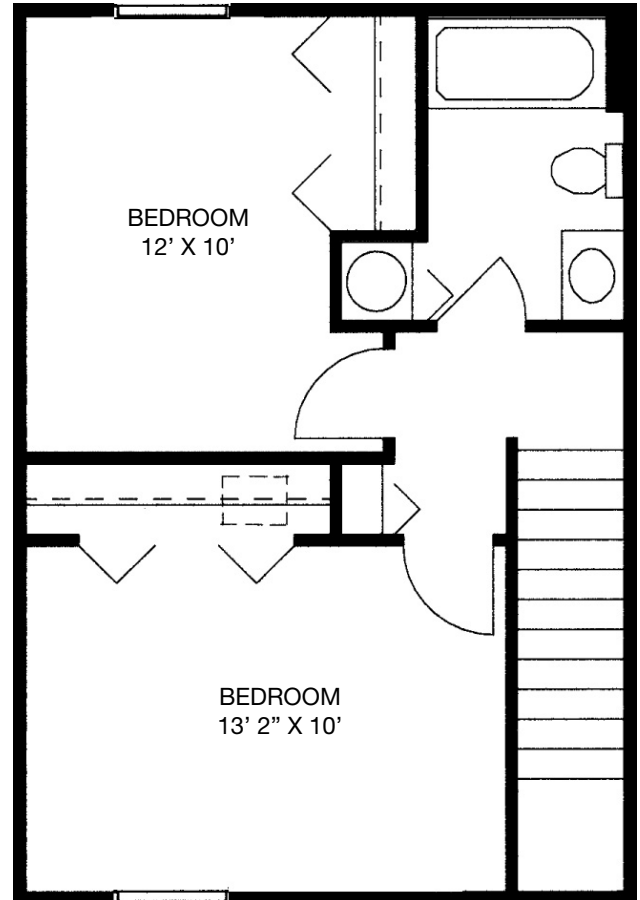

# PMIG

PURSEL MANAGEMENT GROUP INC.

*Walnut Manor Apartments*  
*Jonestown, PA 17038 • Tel (717) 865-7345*  
*Two Bedroom Townhome • 800 Square Feet*