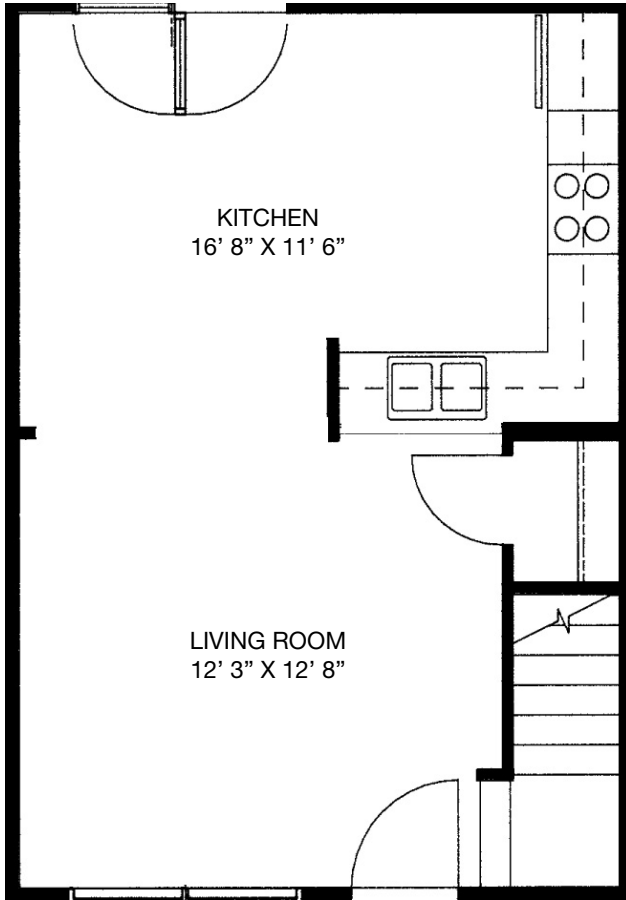

# PMIG

PURSEL MANAGEMENT GROUP INC.

*Walnut Manor Apartments*  
*Jonestown, PA 17038 • Tel (717) 865-7345*  
*Two Bedroom Townhome • 800 Square Feet*