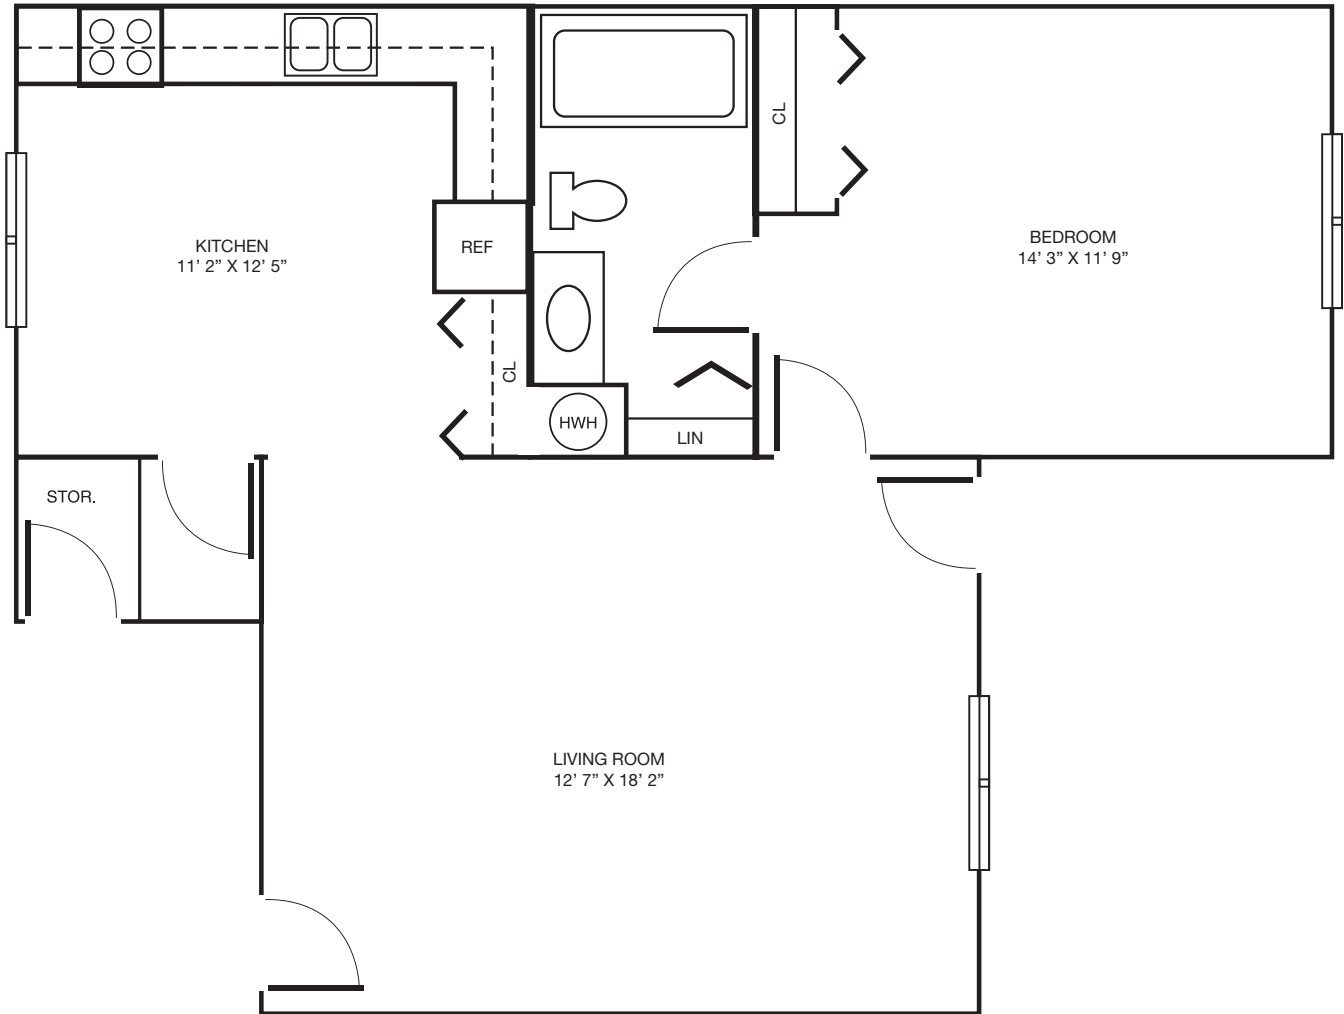

PMIG

PURSEL MANAGEMENT GROUP INC.

Walnut Manor Apartments
Jonestown, PA 17038 • Tel (717) 865-7345
One Bedroom • 675 Square Feet