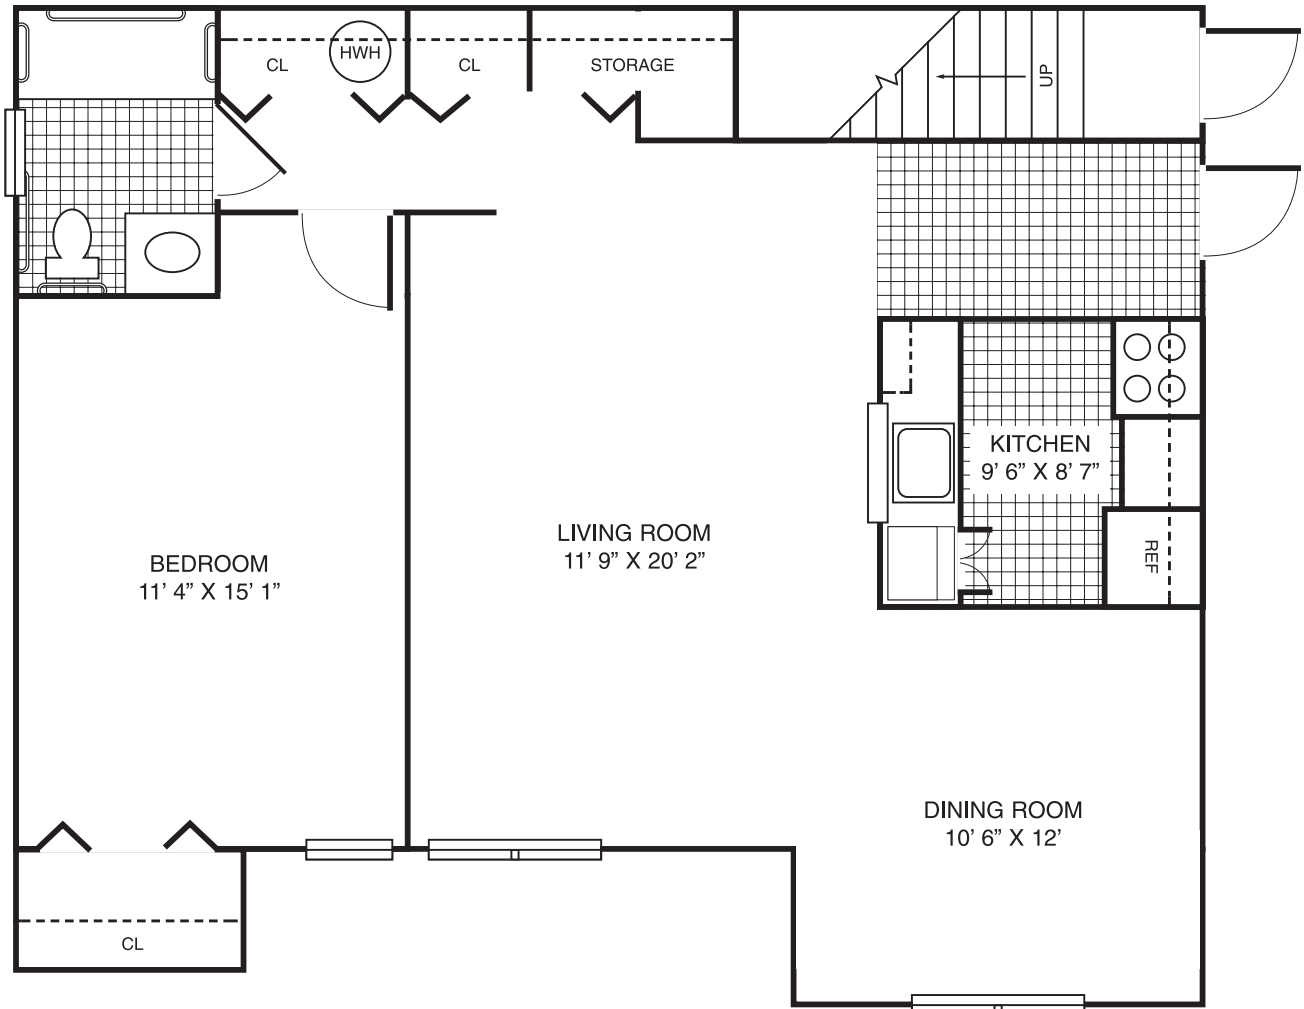

PMIG

PURSEL MANAGEMENT GROUP INC.

Summit Hollow Apartments
Avis, PA 17721 • Tel (570) 753-8117
One Bedroom Handicapped • First Floor • 905 Square Feet