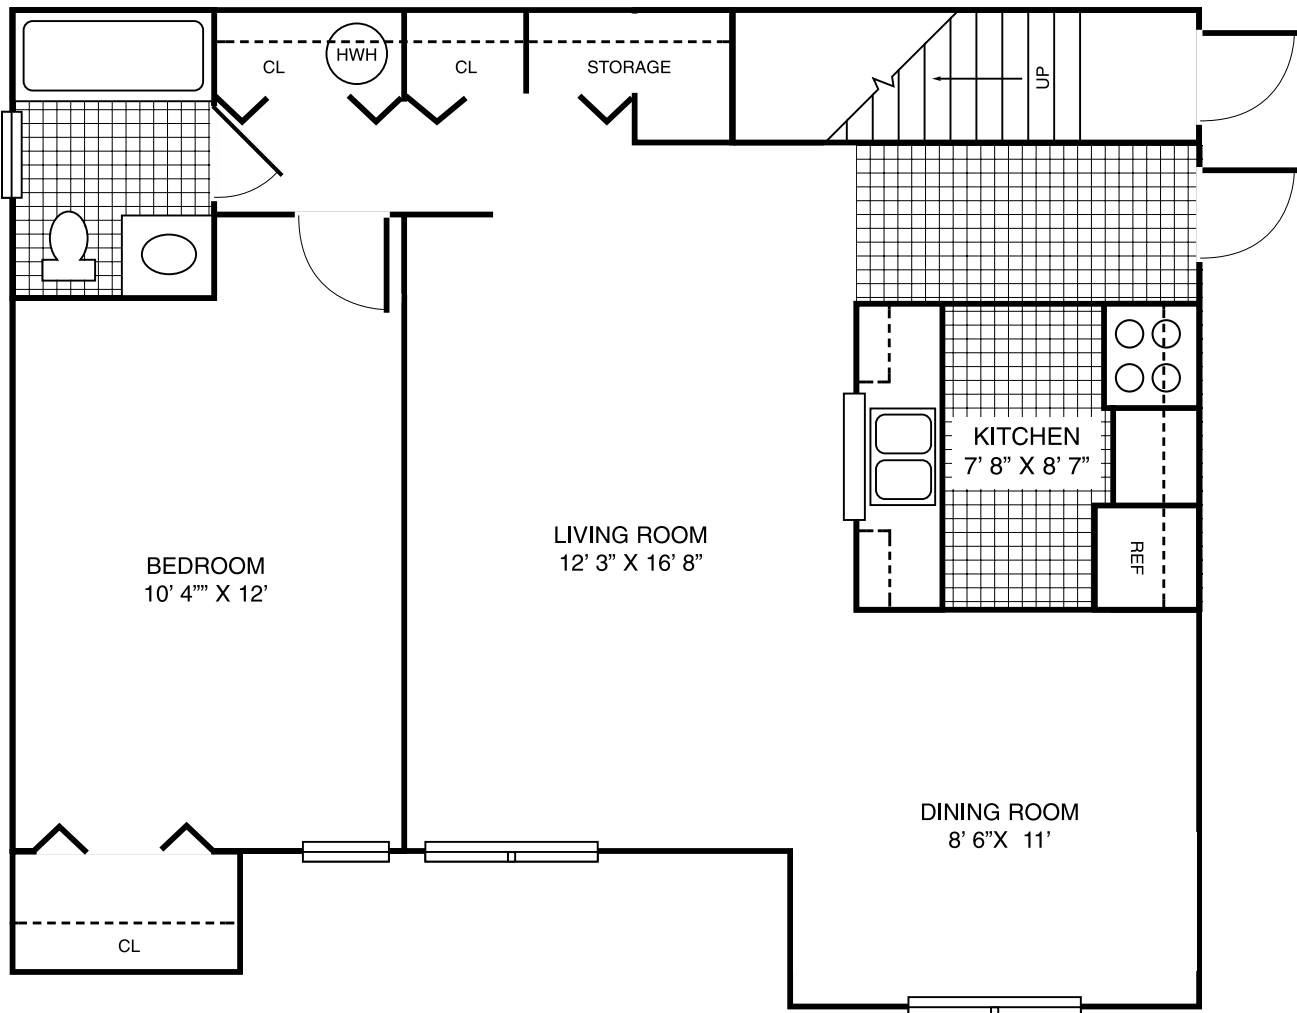

PMIG

PURSEL MANAGEMENT GROUP INC.

Summit Hollow Apartments
Avis, PA 17721 • Tel (570) 753-8117
One Bedroom • First Floor • 740 Square Feet