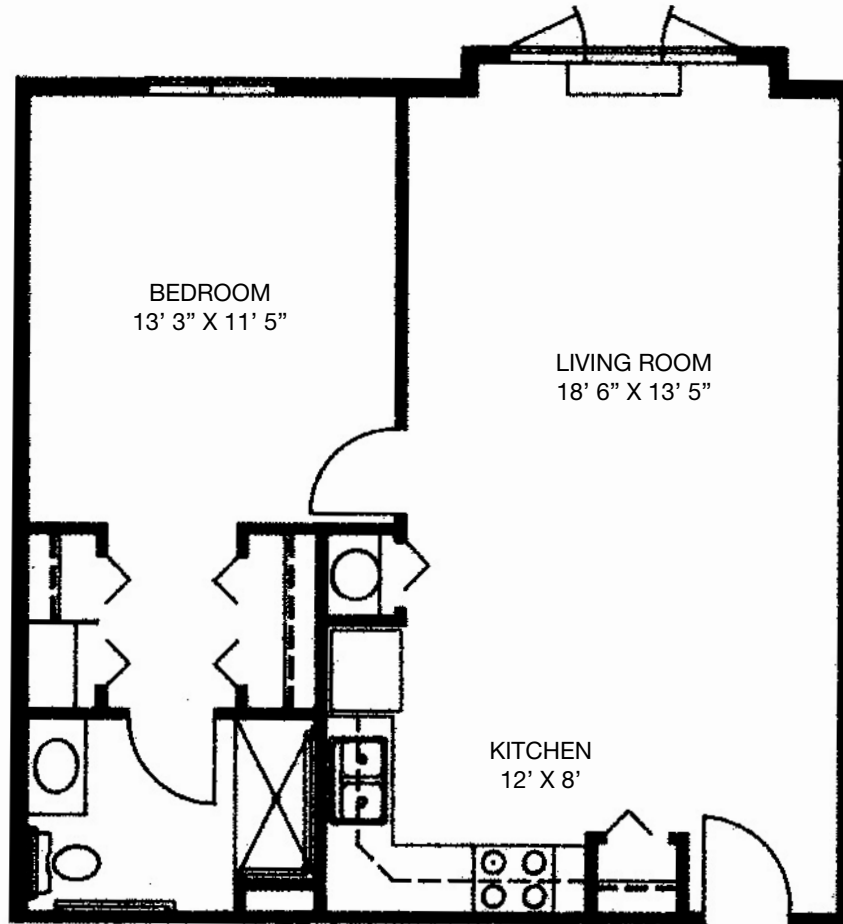

PMIG

PURSEL MANAGEMENT GROUP INC.

Locust Village Apartments
Marysville, PA 17053 • Tel (717) 957-4830
One Bedroom Handicapped • 650 Square Feet