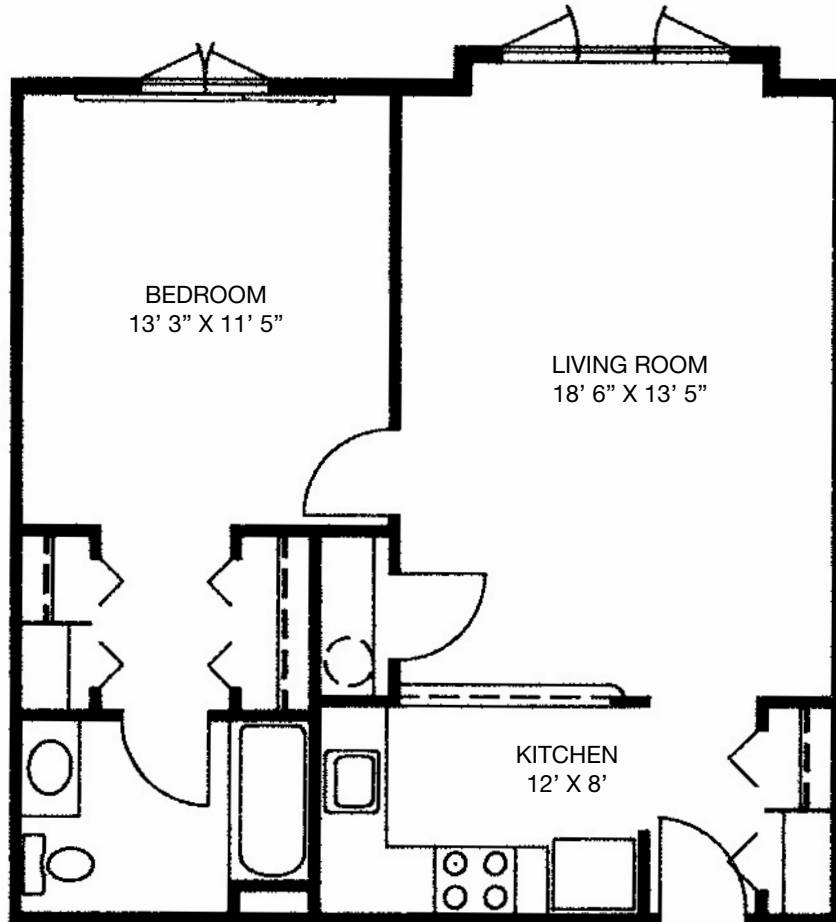

# PMIG

PURSEL MANAGEMENT GROUP INC.

*Locust Village Apartments*  
*Marysville, PA 17053 • Tel (717) 957-4830*  
*One Bedroom • 650 Square Feet*