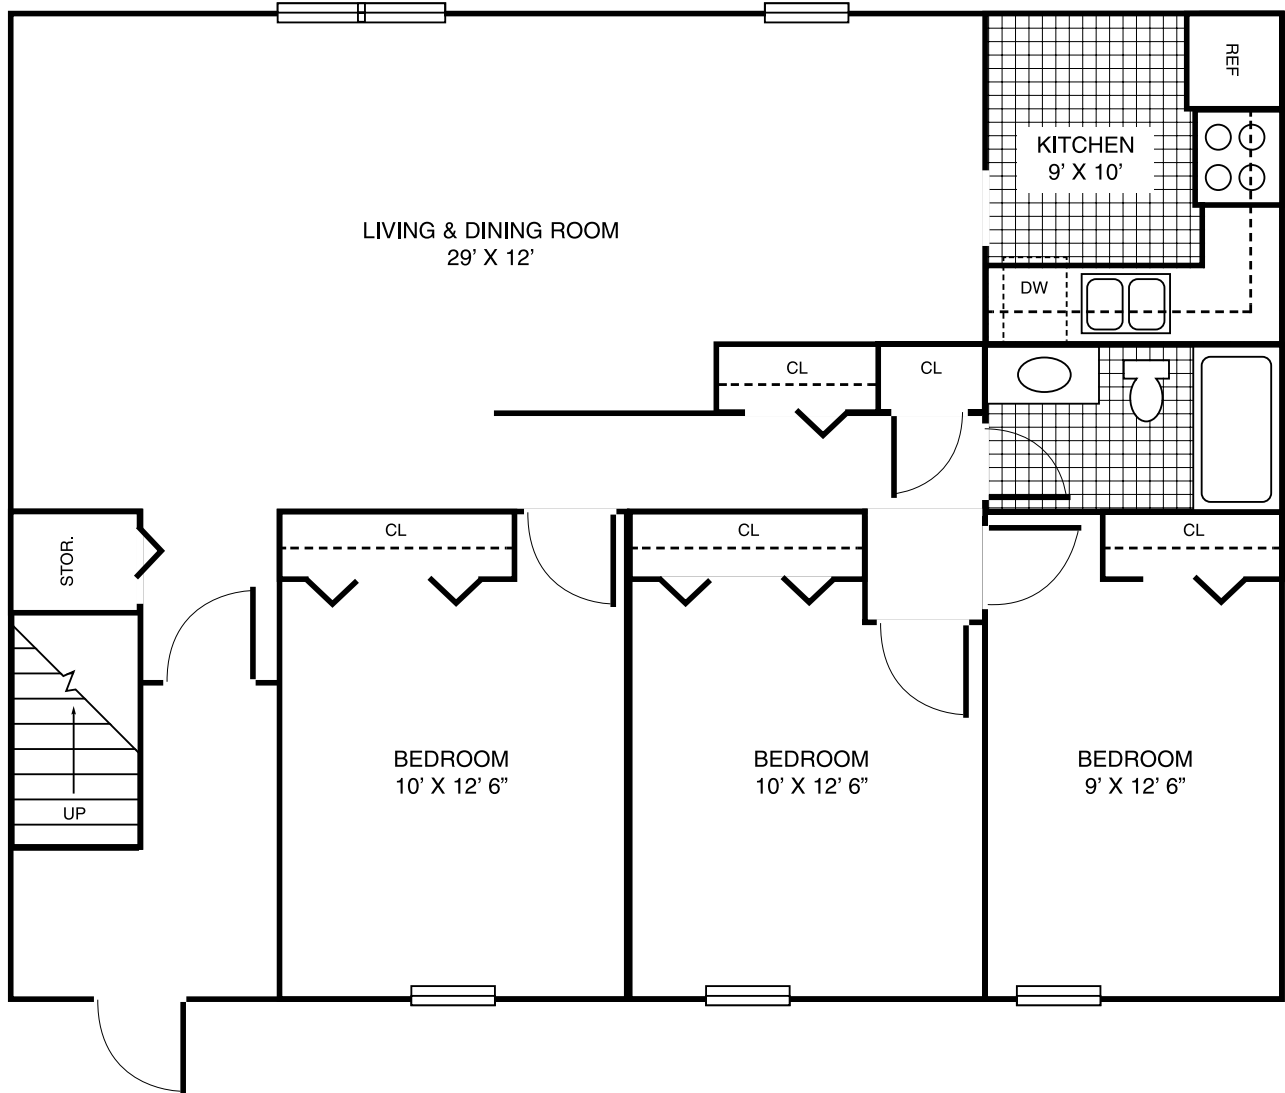

PMIG

PURSEL MANAGEMENT GROUP INC.

Kelly Court Apartments
Lewisburg, PA 17837 • Tel (570) 523-8082
Three Bedroom • First Floor • 1020 Square Feet