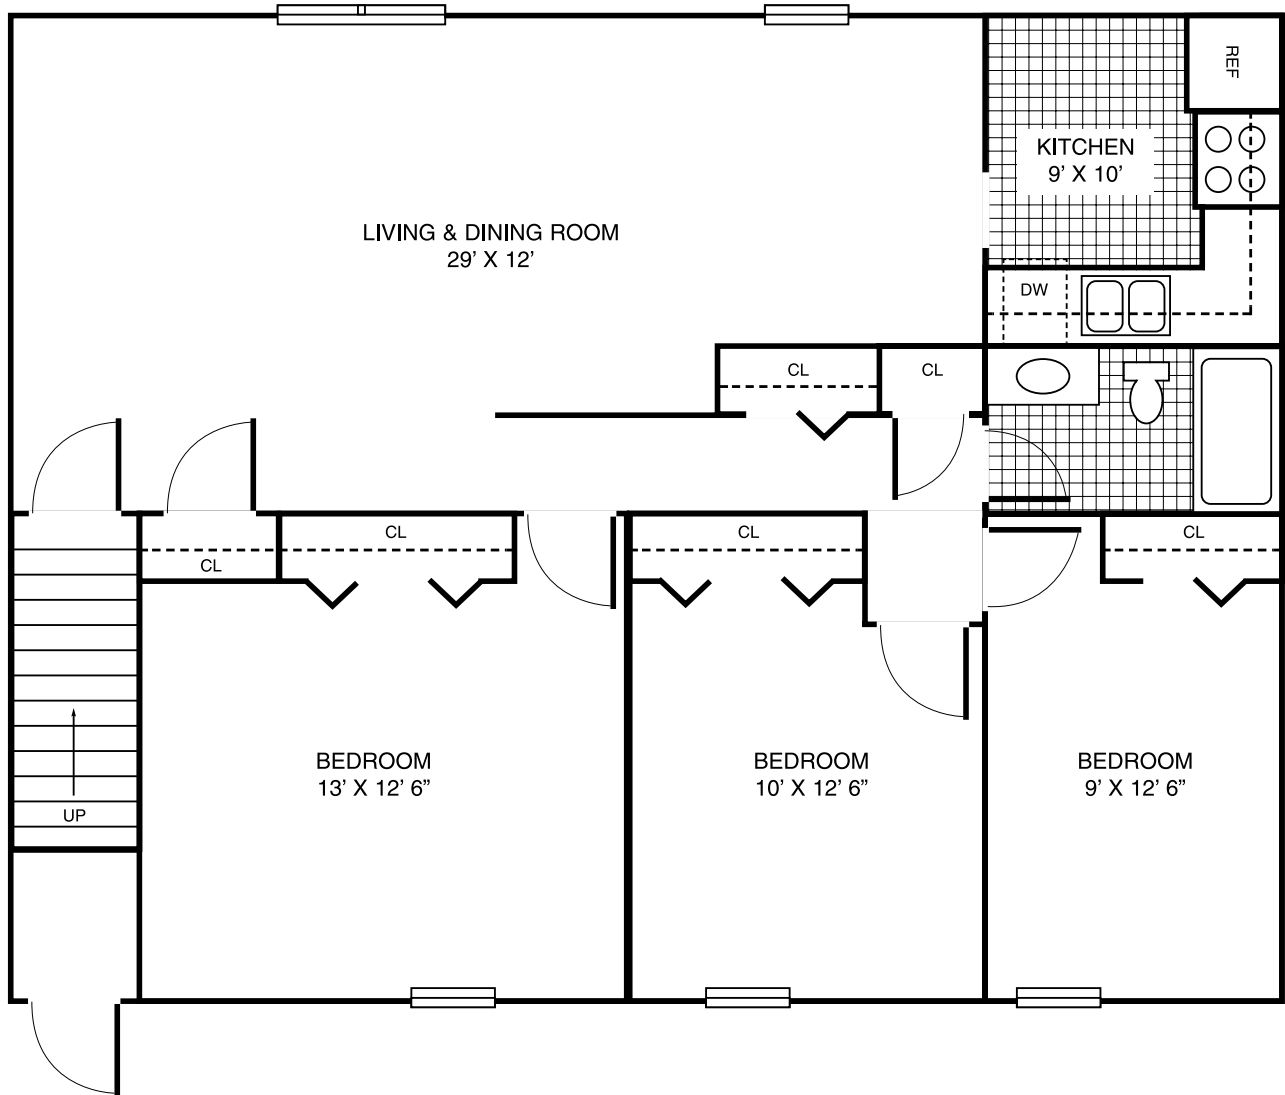

PMIG

PURSEL MANAGEMENT GROUP INC.

*Kelly Court Apartments
Lewisburg, PA 17837 • Tel (570) 523-8082
Three Bedroom • Top Floor • 1050 Square Feet*