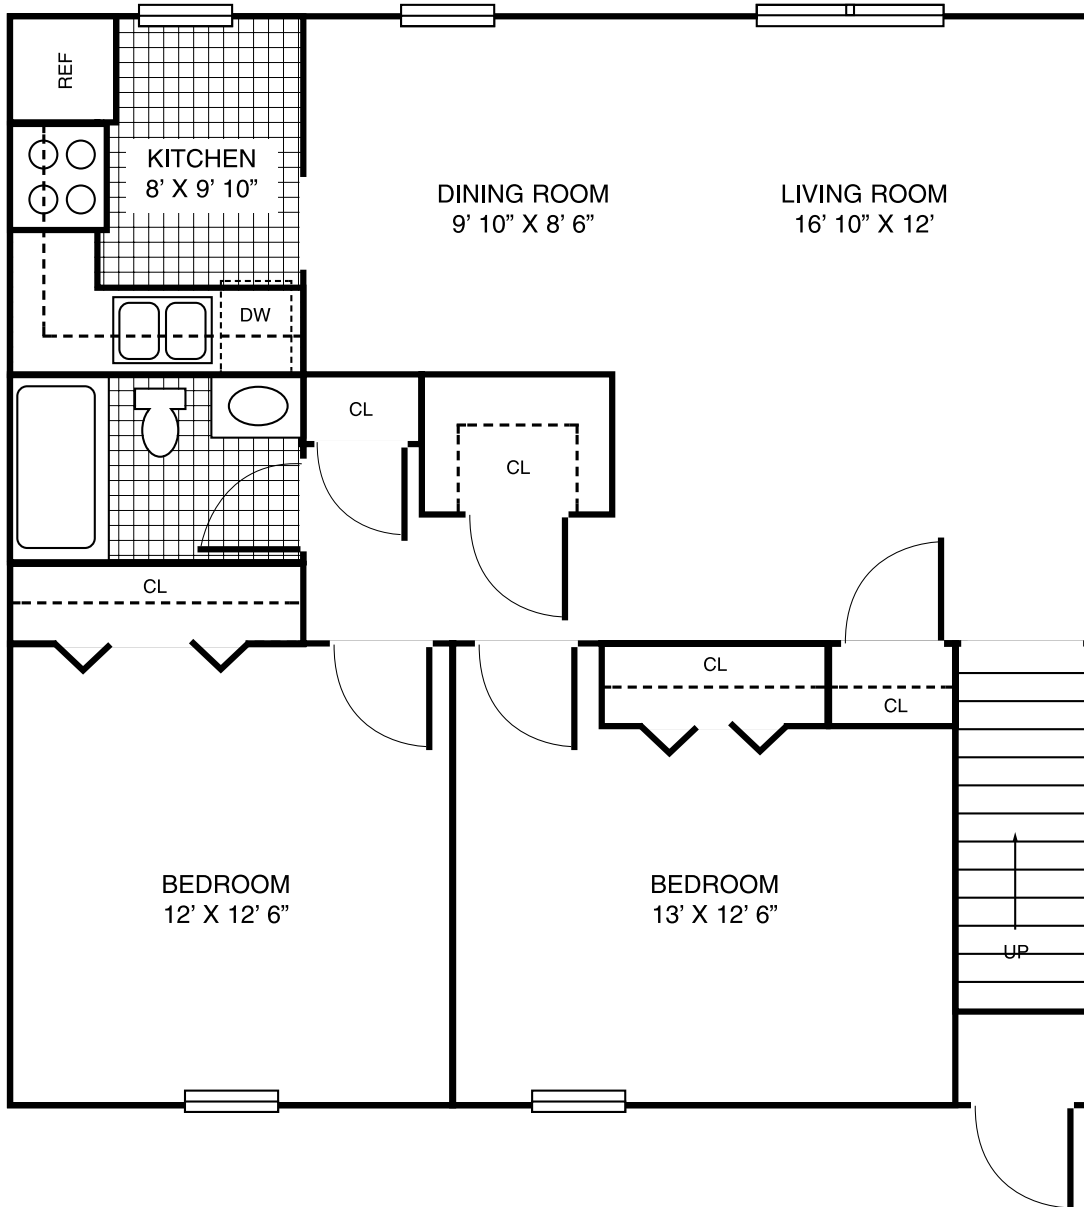

# PMIG

PURSEL MANAGEMENT GROUP INC.

*Kelly Court Apartments*  
*Lewisburg, PA 17837 • Tel (570) 523-8082*  
*Two Bedroom • Top Floor • 900 Square Feet*