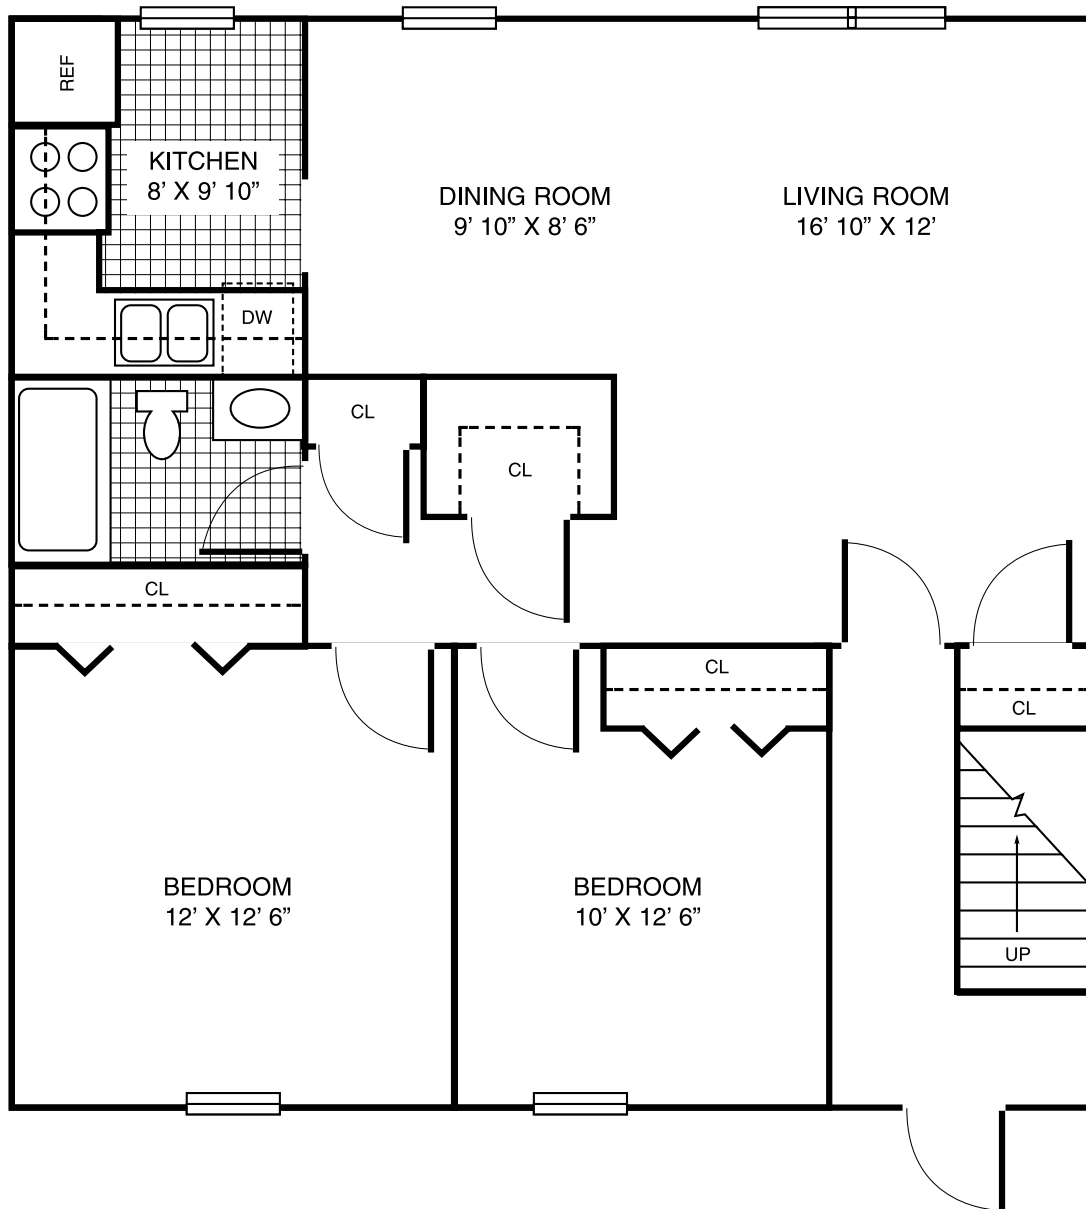

PMIG

PURSEL MANAGEMENT GROUP INC.

Kelly Court Apartments
Lewisburg, PA 17837 • Tel (570) 523-8082
Two Bedroom • First Floor • 850 Square Feet