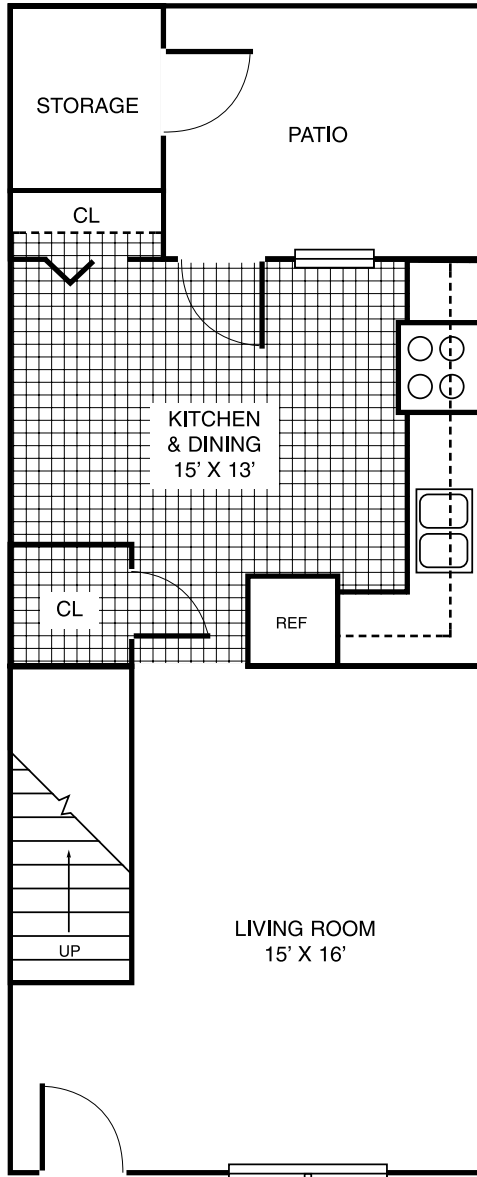

PMIG

PURSEL MANAGEMENT GROUP INC.

First Floor

Second Floor

*Kelly Court Apartments
Lewisburg, PA 17837 • Tel (570) 523-8082
Two Bedroom Townhome • 1050 Square Feet*