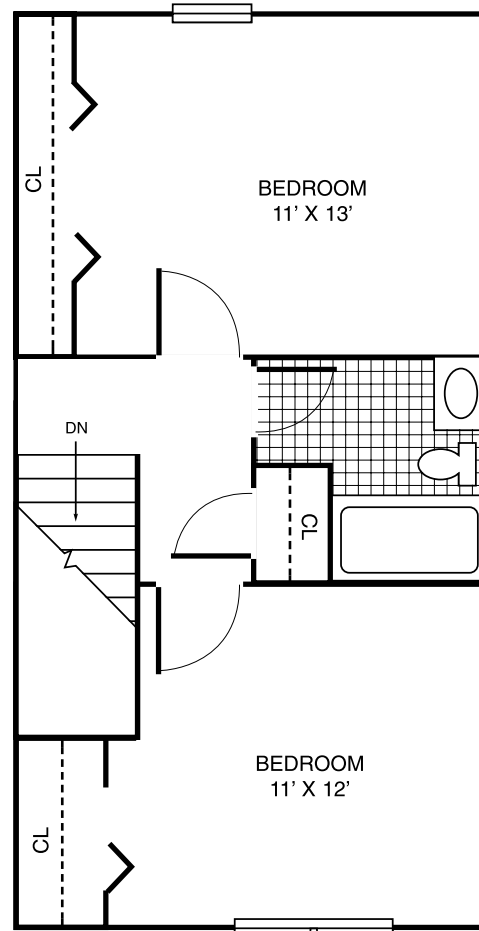

PMIG

PURSEL MANAGEMENT GROUP INC.

First Floor

Second Floor

*Kelly Court Apartments
Lewisburg, PA 17837 • Tel (570) 523-8082
Two Bedroom Townhome • 1050 Square Feet*