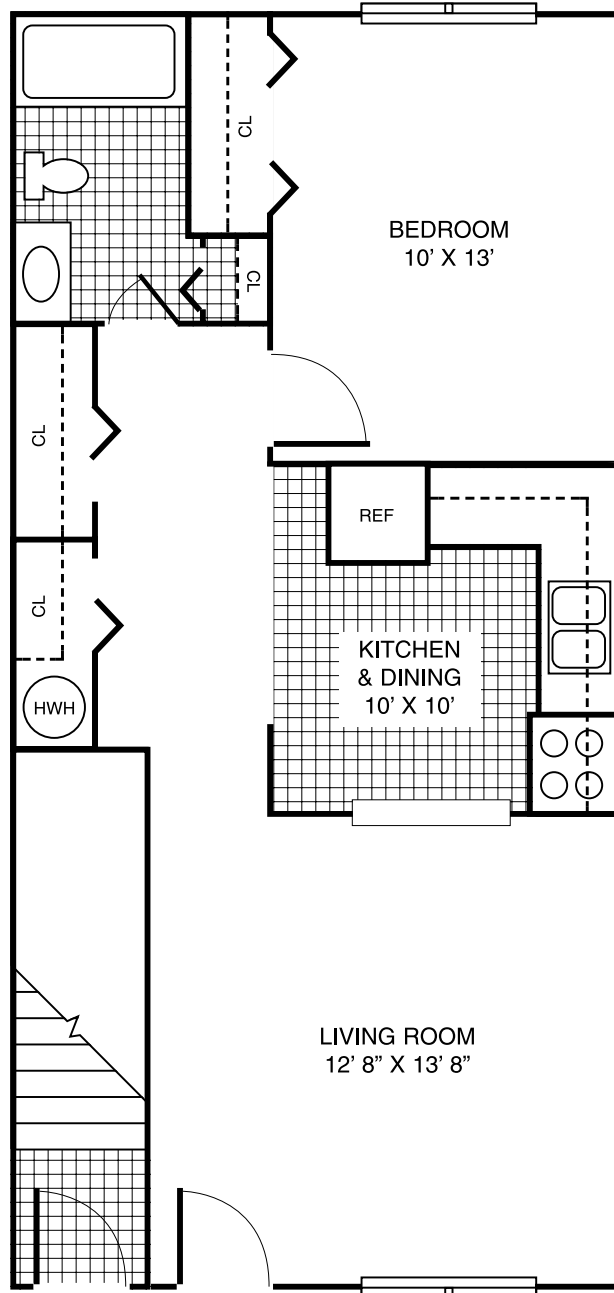

PMIG

PURSEL MANAGEMENT GROUP INC.

Kelly Court Apartments
Lewisburg, PA 17837 • Tel (570) 523-8082
One Bedroom • First Floor • 650 Square Feet