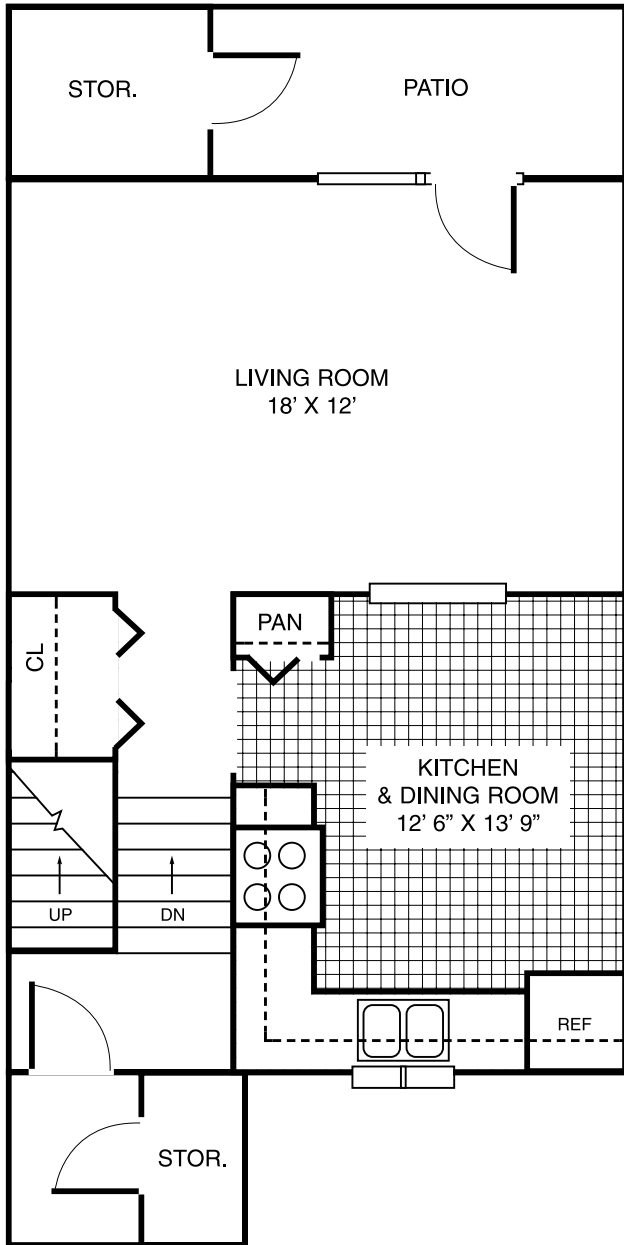

PMIG

PURSEL MANAGEMENT GROUP INC.

First Floor

Second Floor

*Gladeside Apartments
Muncy, PA 17756 • Tel (570) 546-5635
Two Bedroom Mid Level Entry • 870 Square Feet*