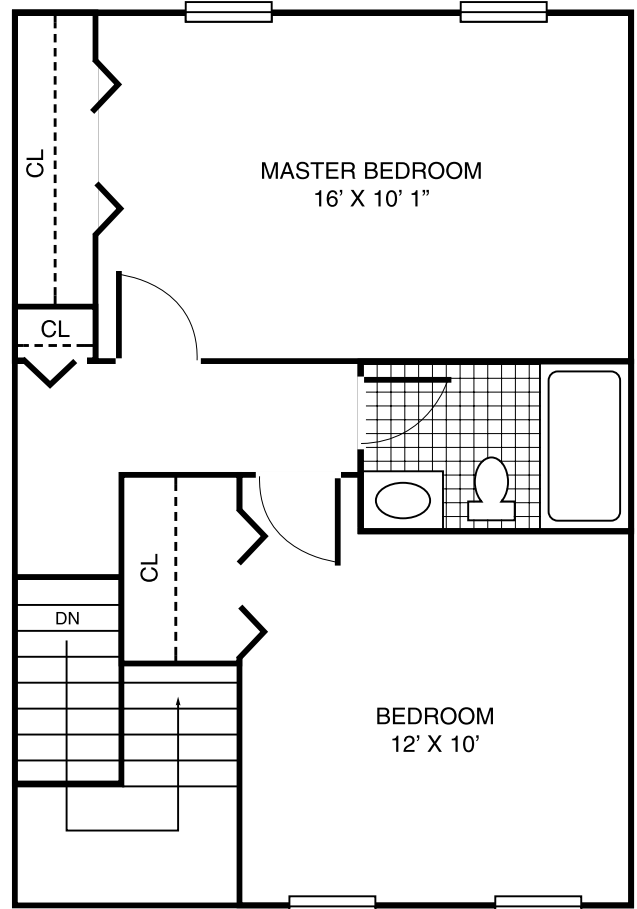

PMIG

PURSEL MANAGEMENT GROUP INC.

First Floor

Second Floor

*Gladeside Apartments
Muncy, PA 17756 • Tel (570) 546-5635
Two Bedroom Mid Level Entry • 870 Square Feet*