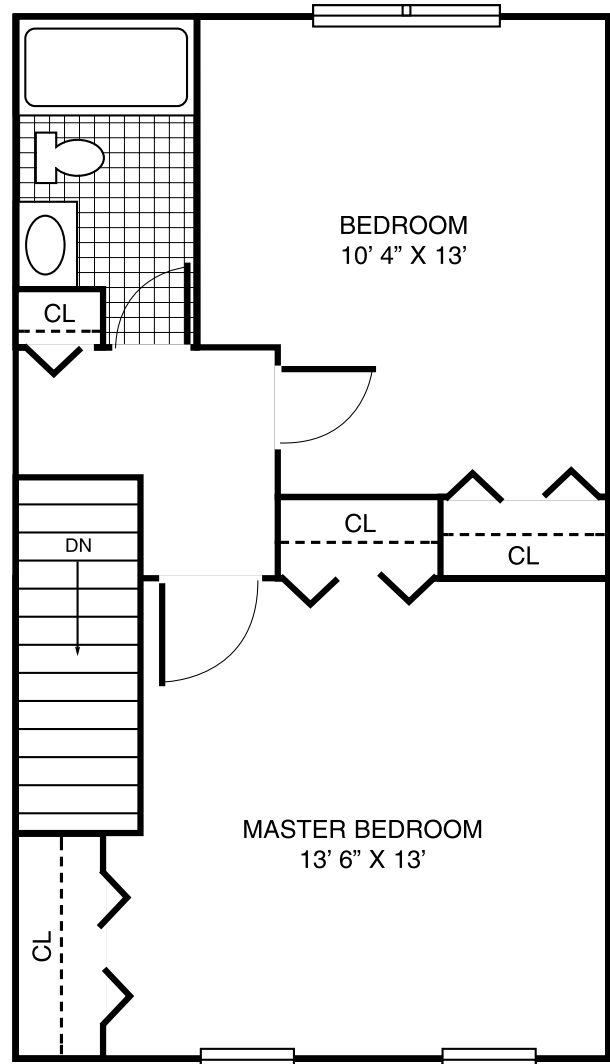

PMIG

PURSEL MANAGEMENT GROUP INC.

First Floor

Second Floor

*Gladeside Apartments
Muncy, PA 17756 • Tel (570) 546-5635
Two Bedroom Townhome • 850 Square Feet*