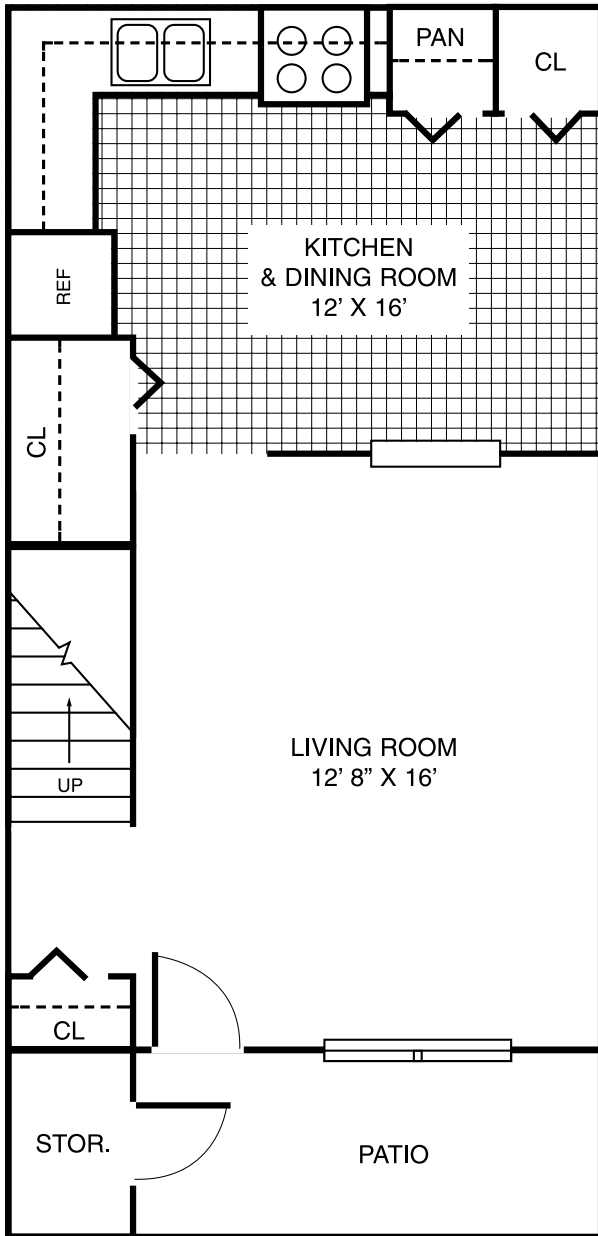

PMIG

PURSEL MANAGEMENT GROUP INC.

First Floor

Second Floor

*Gladeside Apartments
Muncy, PA 17756 • Tel (570) 546-5635
Two Bedroom Townhome • 850 Square Feet*