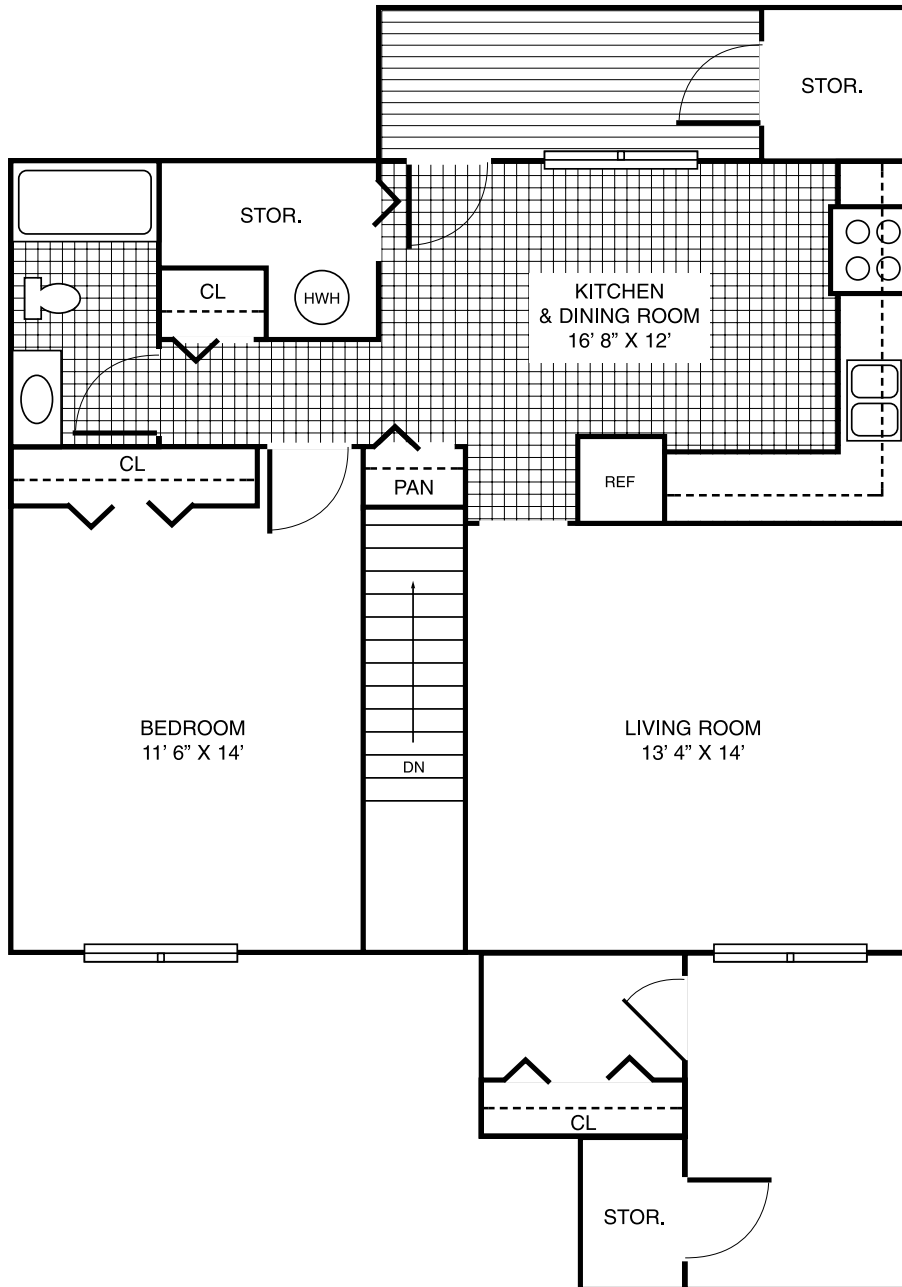

PMIG

PURSEL MANAGEMENT GROUP INC.

Gladeside Apartments
Muncy, PA 17756 • Tel (570) 546-5635
One Bedroom • First Floor • 700 Square Feet