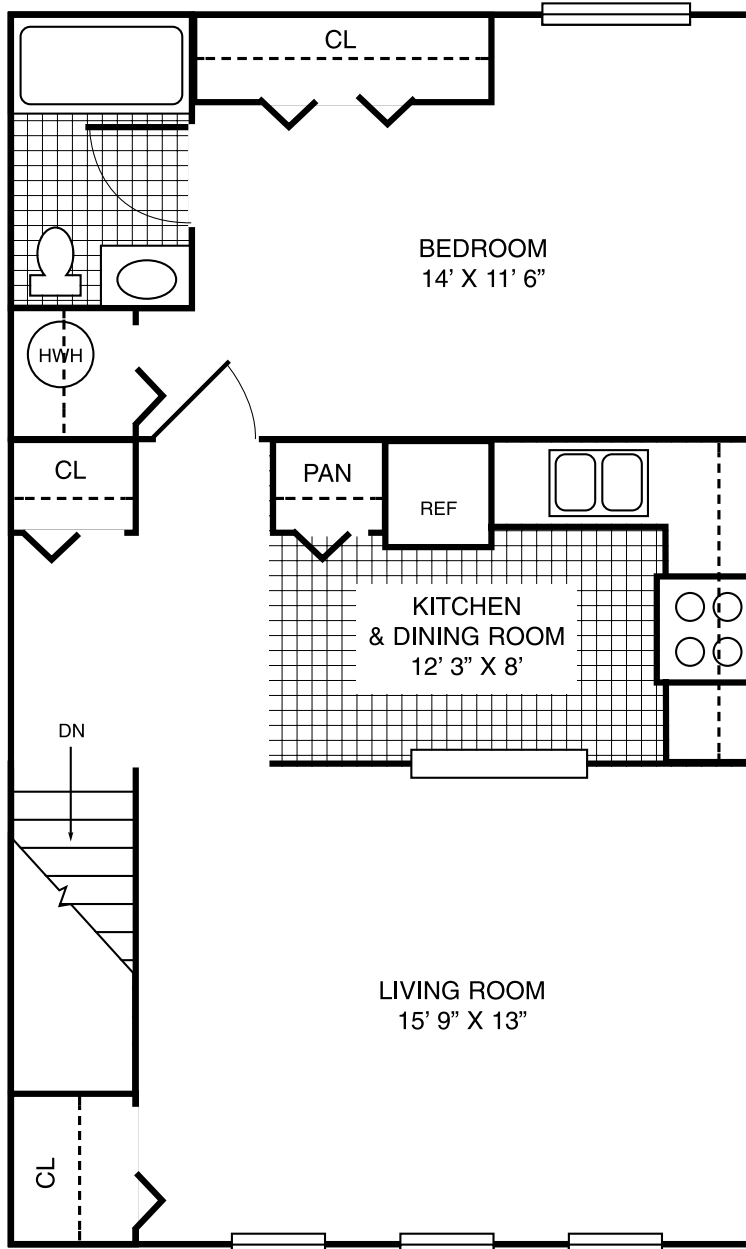

PMIG

PURSEL MANAGEMENT GROUP INC.

Columbia Village Apartments
Millville, PA 17846 • Tel (570) 458-4467
One Bedroom • Top Floor • 640 Square Feet