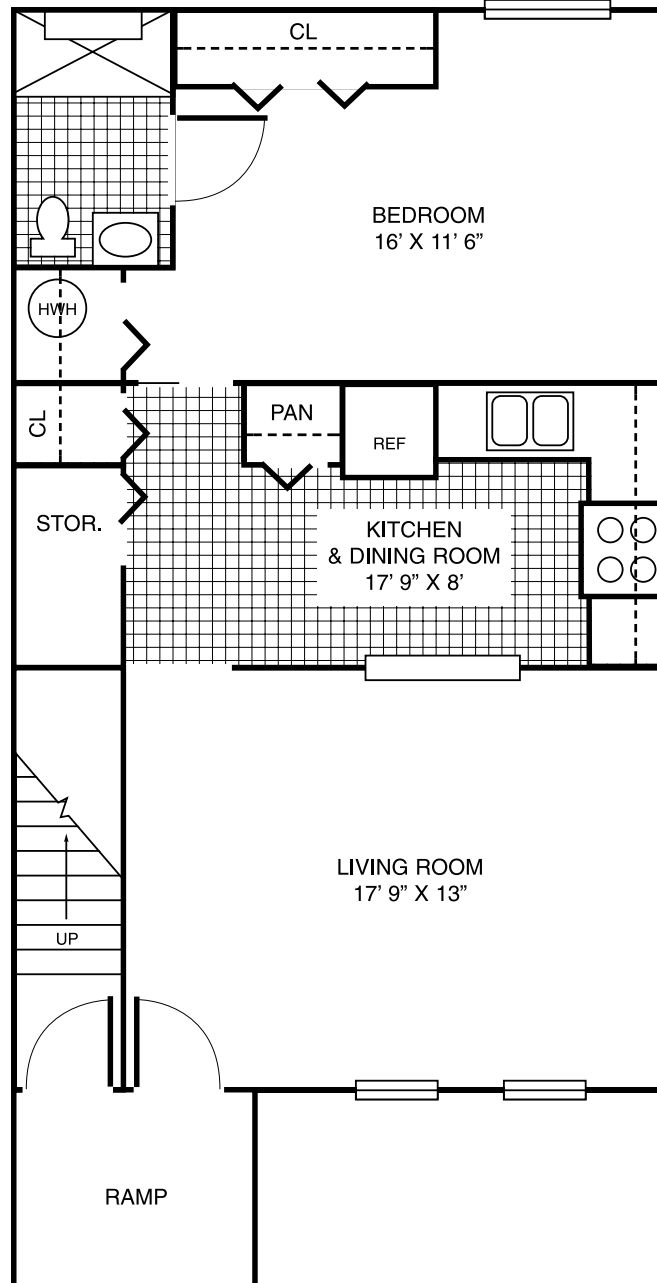

PMIG

PURSEL MANAGEMENT GROUP INC.

*Columbia Village Apartments
Millville, PA 17846 • Tel (570) 458-4467
One Bedroom Handicapped • First Floor • 684 Square Feet*