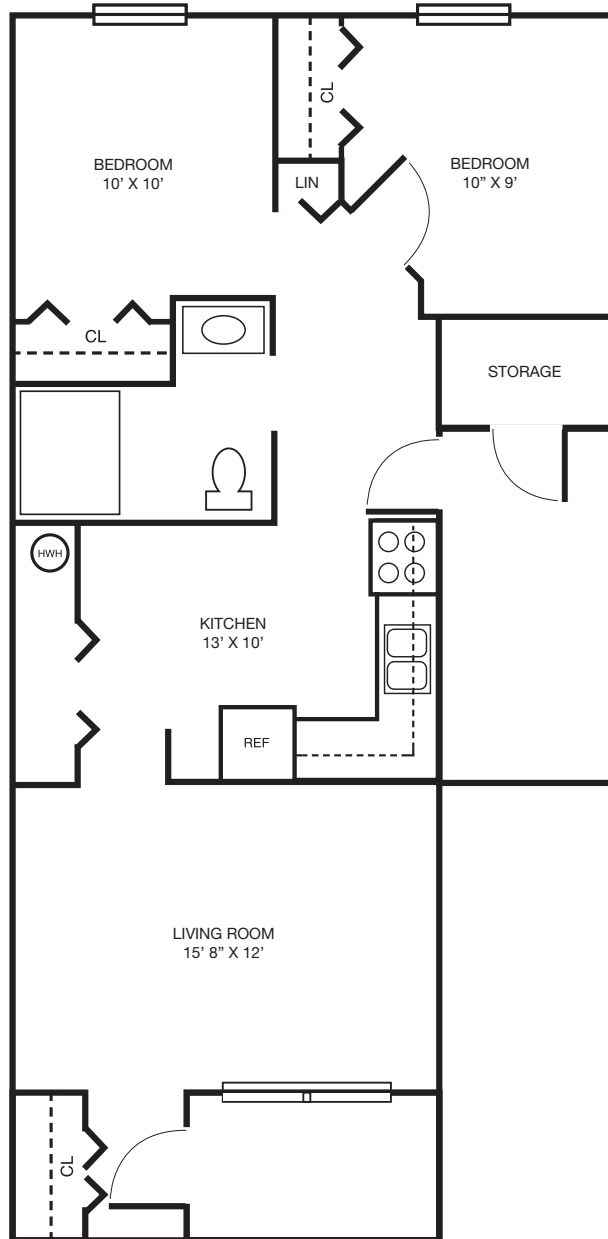

PMIG

PURSEL MANAGEMENT GROUP INC.

Centre Estates I & II
Boalsburg, PA 16827 • Tel (814) 466-7553
Two Bedroom Handicapped • 831 Square Feet