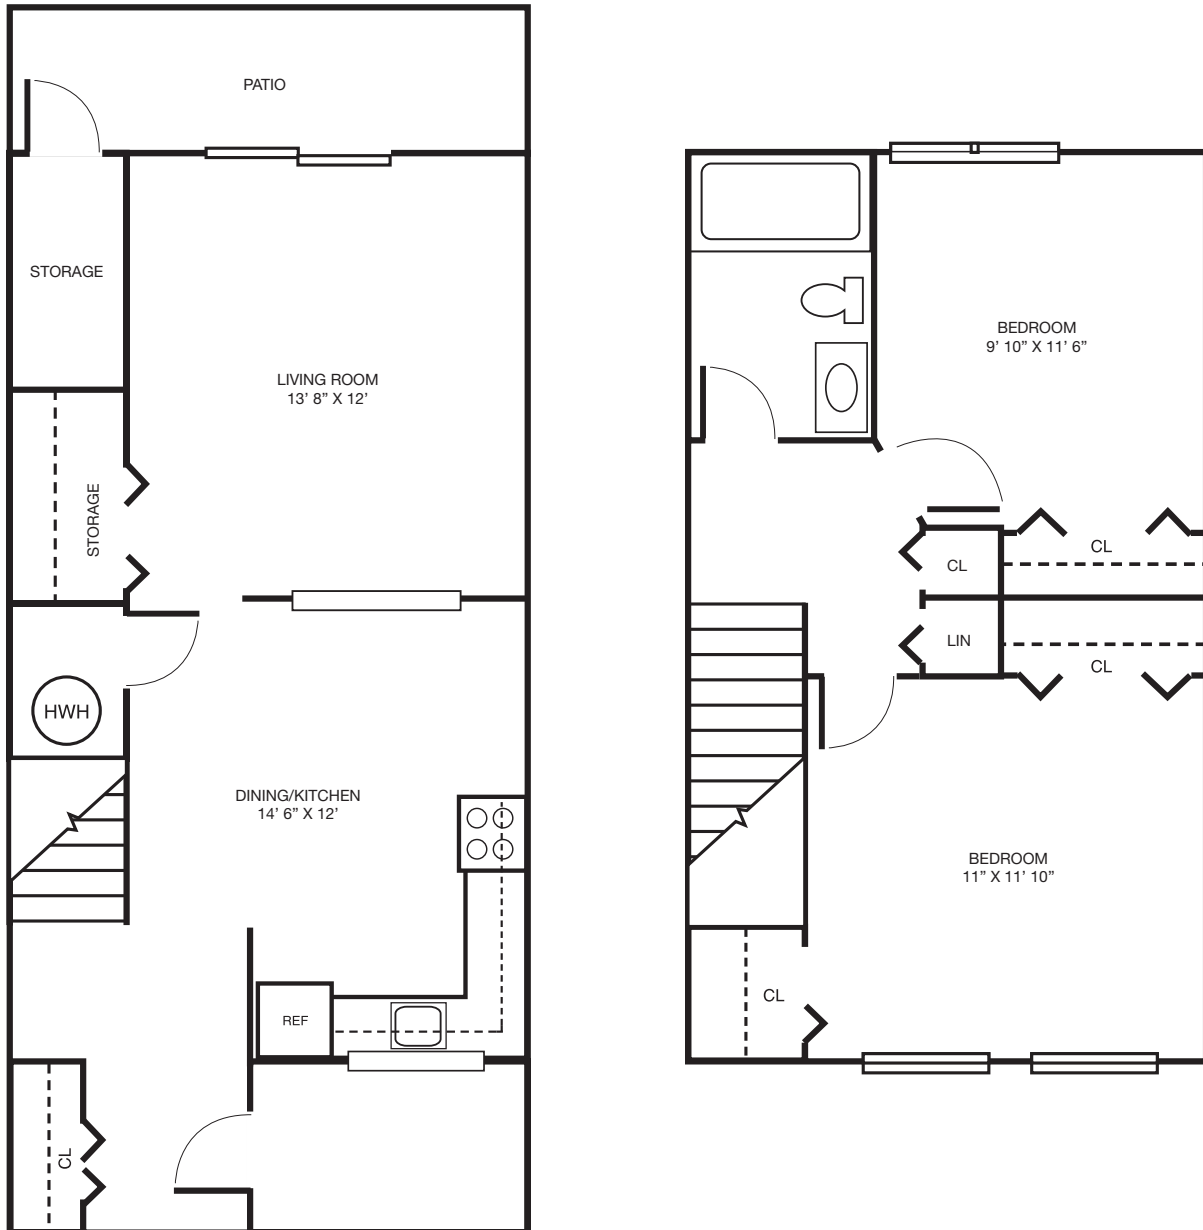

# PMIG

PURSEL MANAGEMENT GROUP INC.

*Centre Estates I & II*  
*Boalsburg, PA 16827 • Tel (814) 466-7553*  
*Two Bedroom • 920 Square Feet*