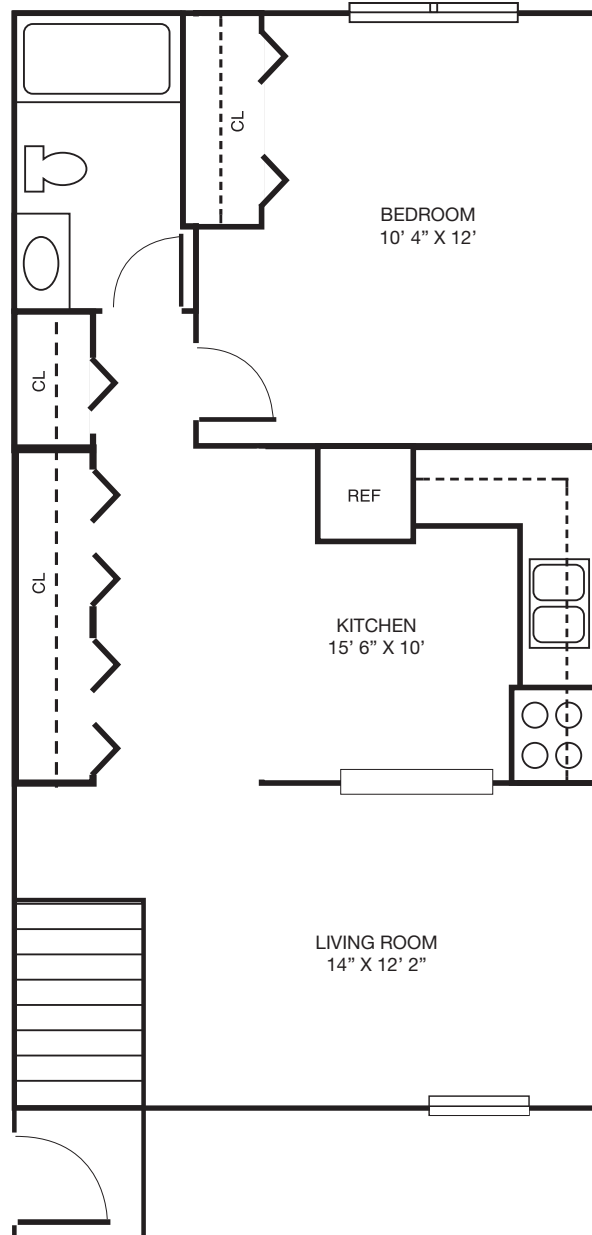

PMIG

PURSEL MANAGEMENT GROUP INC.

Centre Estates I & II
Boalsburg, PA 16827 • Tel (814) 466-7553
One Bedroom, Top Floor • 668 Square Feet