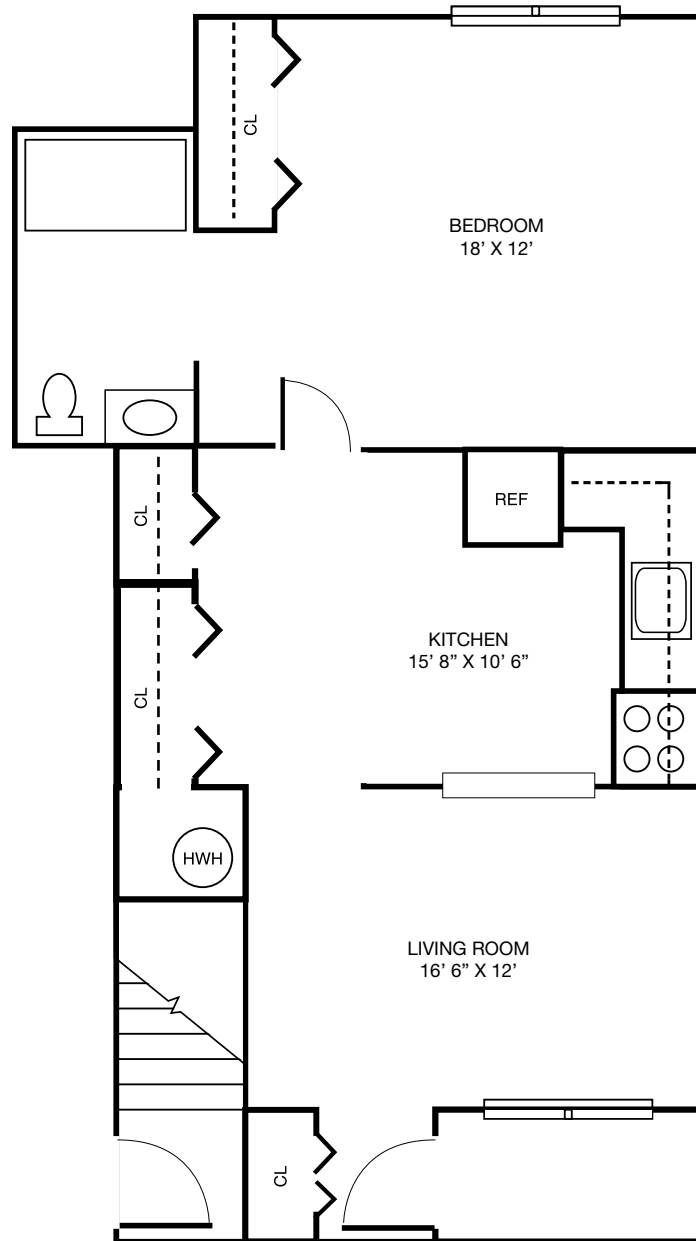

PMIG

PURSEL MANAGEMENT GROUP INC.

Centre Estates I & II
Boalsburg, PA 16827 • Tel (814) 466-7553
One Bedroom Handicapped • 687 Square Feet