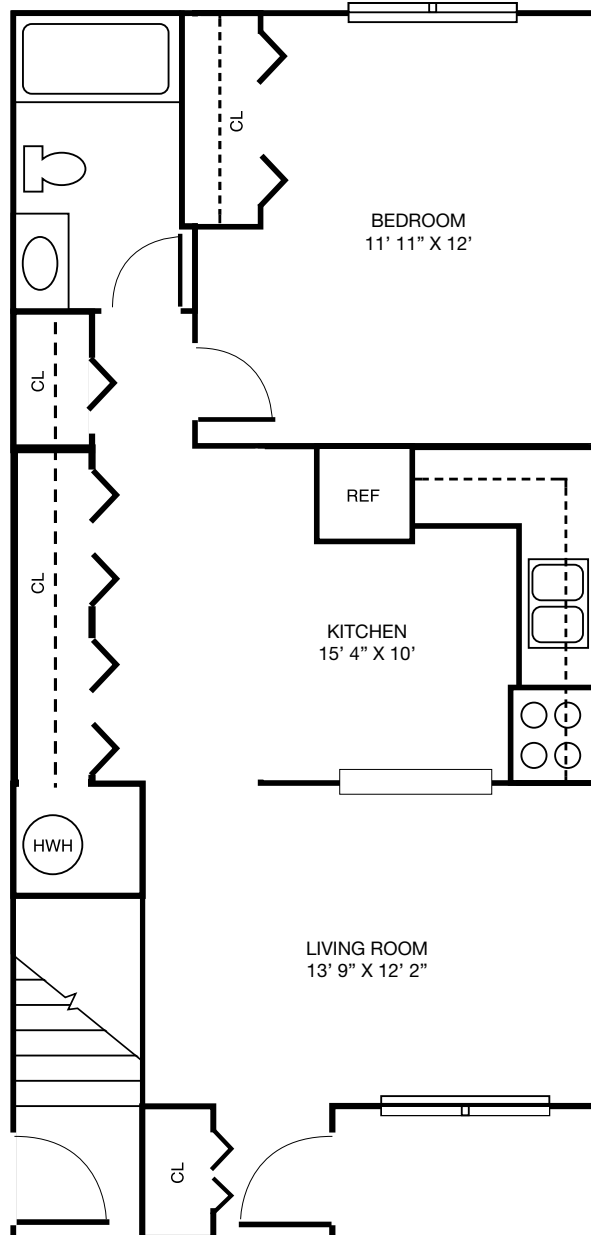

PMIG

PURSEL MANAGEMENT GROUP INC.

Centre Estates I & II
Boalsburg, PA 16827 • Tel (814) 466-7553
One Bedroom, First Floor • 621 Square Feet